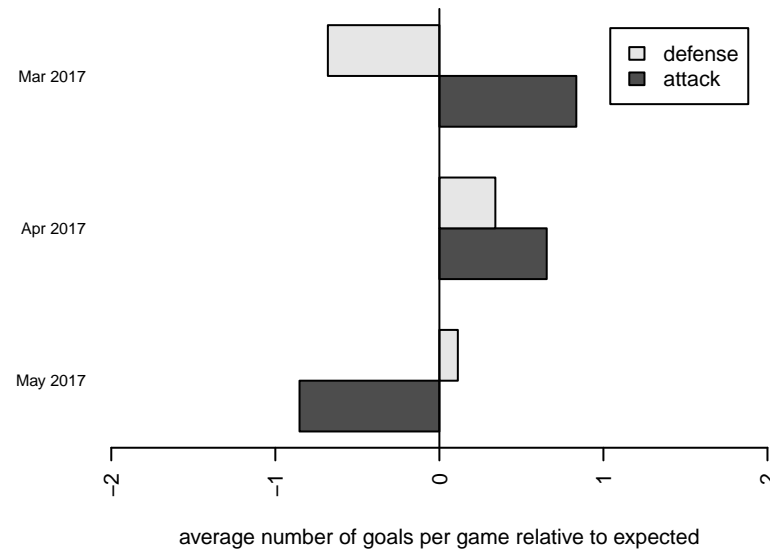

Venues played:
 2016 Spr Idaho D3 U15/16 Division 2 North
 2016 Canyon Rim Classic U15B U15
 2016 ID Directors Cup U15B U15

Idaho Rush Nero B02
 Dots are actual minus expected GF (blue circles) and GA (red triangles).
 Blue line is smoothed change in attack strength. Red is smoothed change in defense strength.

**attack and defense variance (black dot)
relative to other teams
and top 10 in region**

**attack and defense rating
relative to others at age
and all opponents in last 13 months**

**attack and defense rating
relative to others at age
and all opponents in last 13 months**

Performance relative to 13 month average

Performance relative to 13 month average

Distribution of opponents
 Red = Lose zone, Blue = Win zone, Green = Even
 Black line separates win/lose zones

lot. A=Neither has attack advantage, B=Opponent has both attack and defense advantage, C=Opponent has both attack and defense disadvantage, D=Both have