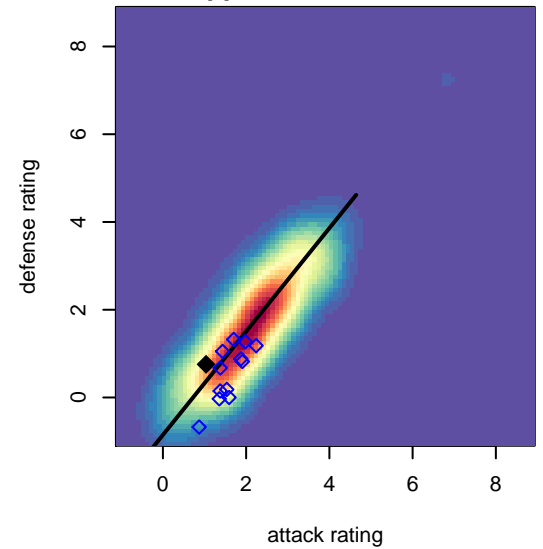

Idaho Rush Nero B02

Idaho Rush Soccer
 Boise, ID
 B02 total strength=1058
 attack=2.82 defense=2.13
 spr league = Spr Idaho D3 U15/16 Div 2 North

alt names used:
 IDAHO RUSH NERO (2002) (ID)
 IDAHO RUSH NERO (2002) (ID)

Venues played:
 2016 Spr Idaho D3 U15/16 Division 2 North
 2016 Canyon Rim Classic U15B U15
 2016 ID Directors Cup U15B U15

Idaho Rush Nero B02
 Dots are actual minus expected GF (blue circles) and GA (red triangles).
 Blue line is smoothed change in attack strength. Red is smoothed change in defense strength.

**attack and defense variance (black dot)
relative to other teams
and top 10 in region**

**attack and defense rating
relative to others at age
and all opponents in last 13 months**

**attack and defense rating
relative to others at age
and all opponents in last 13 months**

Performance relative to 13 month average

Performance relative to 13 month average

Distribution of opponents
 Red = Lose zone, Blue = Win zone, Green = Even
 Black line separates win/lose zones

lot. A=Neither has attack advantage, B=Opponent has both attack and defense advantage, C=Opponent has both attack and defense disadvantage, D=Both have