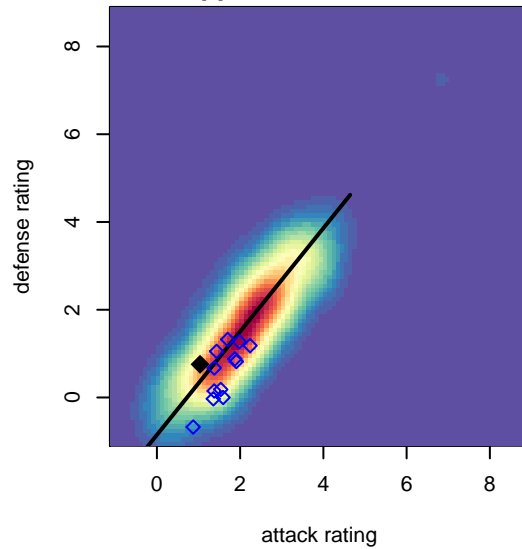

Idaho Rush Nero B02

Idaho Rush Soccer
 Boise, ID
 B02 total strength=1058
 attack=2.82 defense=2.13
 spr league = Spr Idaho D3 U15/16 Div 2 North

alt names used:
 IDAHO RUSH NERO (2002) (ID)
 IDAHO RUSH NERO (2002) (ID)

Venues played:
 2016 Spr Idaho D3 U15/16 Division 2 North
 2016 Canyon Rim Classic U15B U15
 2016 ID Directors Cup U15B U15

Idaho Rush Nero B02
 Dots are actual minus expected GF (blue circles) and GA (red triangles).
 Blue line is smoothed change in attack strength. Red is smoothed change in defense strength.

**attack and defense variance (black dot)
relative to other teams
and top 10 in region**

**attack and defense rating
relative to others at age
and all opponents in last 13 months**

**attack and defense rating
relative to others at age
and all opponents in last 13 months**

Performance relative to 13 month average

Performance relative to 13 month average

Distribution of opponents
 Red = Lose zone, Blue = Win zone, Green = Even
 Black line separates win/lose zones

lot. A=Neither has attack advantage, B=Opponent has both attack and defense advantage, C=Opponent has both attack and defense disadvantage, D=Both have