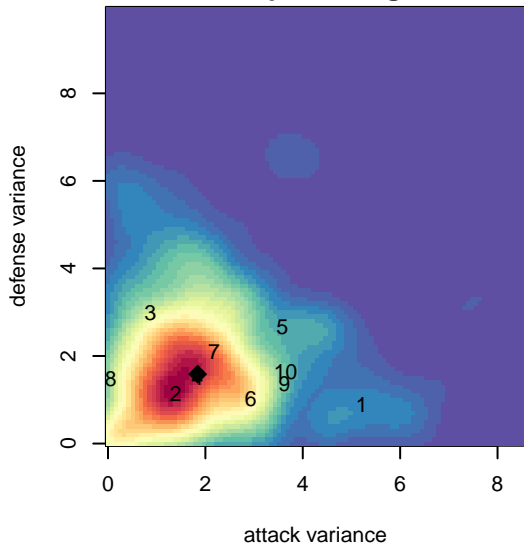

Idaho Rush Nero B02

Idaho Rush Soccer
 Boise, ID
 B02 total strength=1058
 attack=2.82 defense=2.13
 spr league = Spr Idaho D3 U15/16 Div 2 North

alt names used:
 IDAHO RUSH NERO (2002) (ID)
 IDAHO RUSH NERO (2002) (ID)

Venues played:
 2016 Spr Idaho D3 U15/16 Division 2 North
 2016 Canyon Rim Classic U15B U15
 2016 ID Directors Cup U15B U15

Idaho Rush Nero B02
 Dots are actual minus expected GF (blue circles) and GA (red triangles).
 Blue line is smoothed change in attack strength. Red is smoothed change in defense strength.

**attack and defense variance (black dot)
relative to other teams
and top 10 in region**

**attack and defense rating
relative to others at age
and all opponents in last 13 months**

**attack and defense rating
relative to others at age
and all opponents in last 13 months**

Performance relative to 13 month average

Performance relative to 13 month average

Distribution of opponents
 Red = Lose zone, Blue = Win zone, Green = Even
 Black line separates win/lose zones

lot. A=Neither has attack advantage, B=Opponent has both attack and defense advantage, C=Opponent has both attack and defense disadvantage, D=Both have