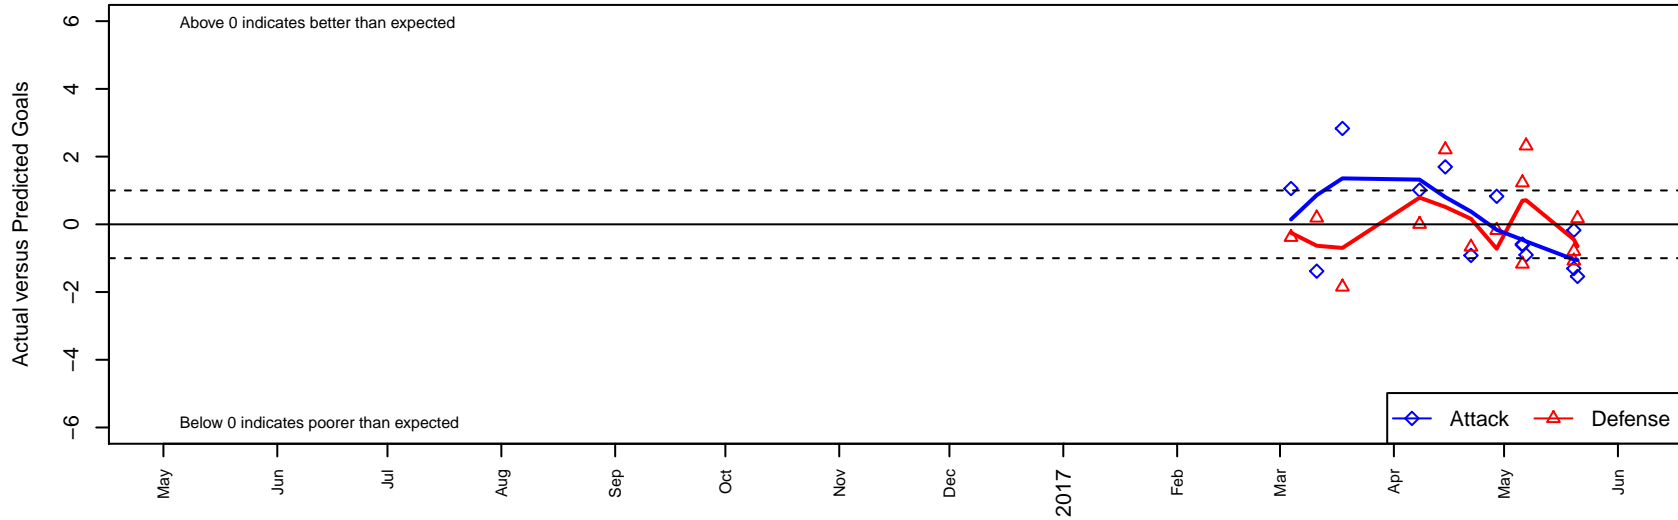

Idaho Rush Nero B02

Idaho Rush Soccer
 Boise, ID
 B02 total strength=1058
 attack=2.82 defense=2.13
 spr league = Spr Idaho D3 U15/16 Div 2 North

alt names used:
 IDAHO RUSH NERO (2002) (ID)
 IDAHO RUSH NERO (2002) (ID)

Venues played:
 2016 Spr Idaho D3 U15/16 Division 2 North
 2016 Canyon Rim Classic U15B U15
 2016 ID Directors Cup U15B U15

Idaho Rush Nero B02
 Dots are actual minus expected GF (blue circles) and GA (red triangles).
 Blue line is smoothed change in attack strength. Red is smoothed change in defense strength.

**attack and defense variance (black dot)
relative to other teams
and top 10 in region**

**attack and defense rating
relative to others at age
and all opponents in last 13 months**

**attack and defense rating
relative to others at age
and all opponents in last 13 months**

Performance relative to 13 month average

Performance relative to 13 month average

Distribution of opponents
 Red = Lose zone, Blue = Win zone, Green = Even
 Black line separates win/lose zones

lot. A=Neither has attack advantage, B=Opponent has both attack and defense advantage, C=Opponent has both attack and defense disadvantage, D=Both have