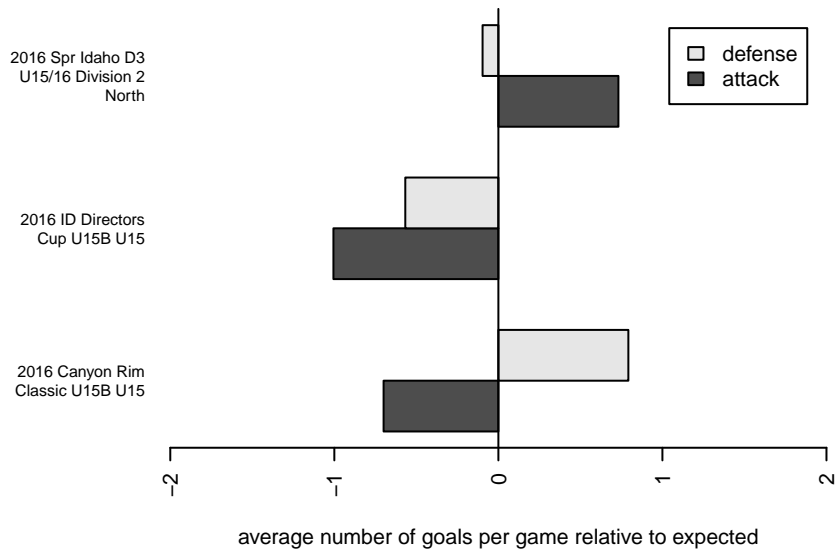

Venues played:
 2016 Spr Idaho D3 U15/16 Division 2 North
 2016 Canyon Rim Classic U15B U15
 2016 ID Directors Cup U15B U15

Idaho Rush Nero B02
 Dots are actual minus expected GF (blue circles) and GA (red triangles).
 Blue line is smoothed change in attack strength. Red is smoothed change in defense strength.

**attack and defense variance (black dot)
relative to other teams
and top 10 in region**

**attack and defense rating
relative to others at age
and all opponents in last 13 months**

**attack and defense rating
relative to others at age
and all opponents in last 13 months**

Performance relative to 13 month average

Performance relative to 13 month average

Distribution of opponents
 Red = Lose zone, Blue = Win zone, Green = Even
 Black line separates win/lose zones

lot. A=Neither has attack advantage, B=Opponent has both attack and defense advantage, C=Opponent has both attack and defense disadvantage, D=Both have