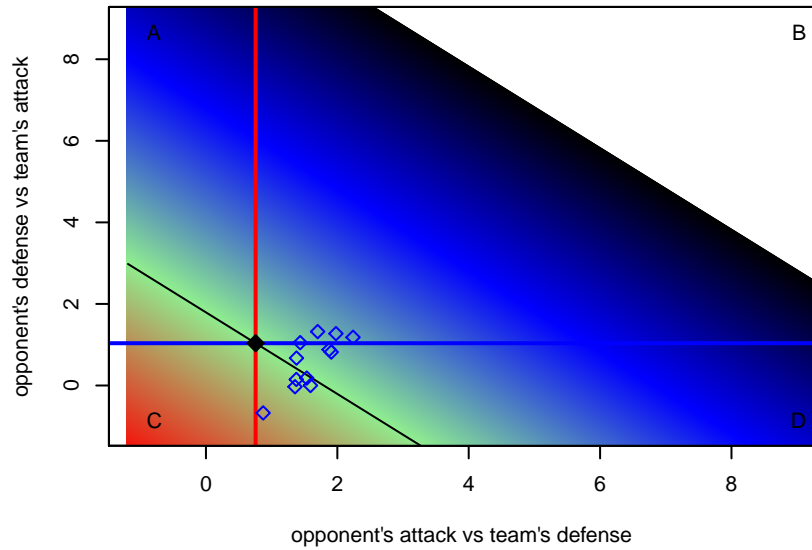

Venues played:
 2016 Spr Idaho D3 U15/16 Division 2 North
 2016 Canyon Rim Classic U15B U15
 2016 ID Directors Cup U15B U15

Idaho Rush Nero B02
 Dots are actual minus expected GF (blue circles) and GA (red triangles).
 Blue line is smoothed change in attack strength. Red is smoothed change in defense strength.

**attack and defense variance (black dot)
relative to other teams
and top 10 in region**

**attack and defense rating
relative to others at age
and all opponents in last 13 months**

**attack and defense rating
relative to others at age
and all opponents in last 13 months**

Performance relative to 13 month average

Performance relative to 13 month average

Distribution of opponents
 Red = Lose zone, Blue = Win zone, Green = Even
 Black line separates win/lose zones

lot. A=Neither has attack advantage, B=Opponent has both attack and defense advantage, C=Opponent has both attack and defense disadvantage, D=Both have